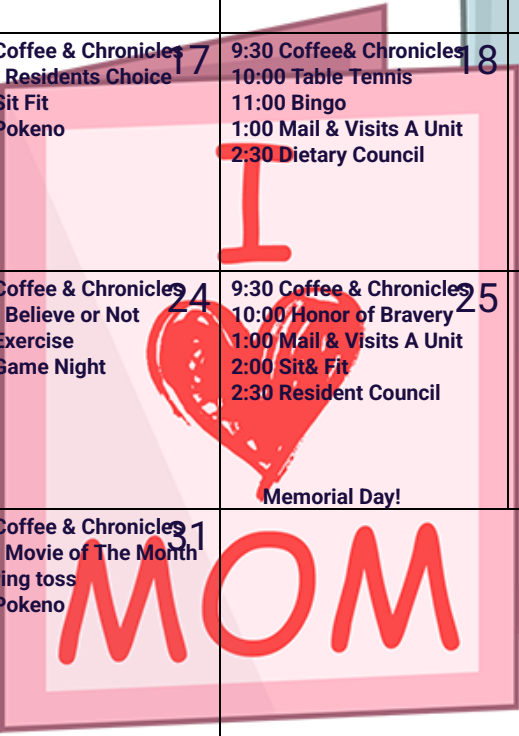

| | | | | | | |
|--|---|---|--|--|--|---|
| | | | | | 9:30 Coffee& Chronicles 1 10:30 Fun Friday 1:00 Mail and Visits A unit lounge 2:00 Shake Rattle and roll 2:30 Happy Hour w/music | 9:30 Coffee & Chronicles 2 10:30 Table Volleyball 1:00 Mail and visits B Unit 2:00 Ice cream social 3:30 Name that President |
| 9:30 Coffee & Hot topics 3 10:30 Shake Rattle & Roll 11:00 Hangman 2:30 Pokeno | 9:30 Coffee & Chronicles 4 10:00 Baking Corner 11:00 May the 4th be with you Exercise 1:00 mail and visit A unit 2:30 Bingo | 9:30 Juice Bar 5 10:30 Tie Dye factory 1:00 mail and Visits B Unit 2:00 Pokeno 3:30 Cinco De Mayo Fiesta 6:30 Hot Topics | 9:30 coffee& Chronicles 6 10:30 Music Therapy 11:00 arts &crafts 11:00 Popcorn Sales 1:00 mail and visits C Unit 2:30 May Crowning 2:45 Catholic Mass 3:15 mingle and giggles | 9:30 Coffee & Chronicles 7 10:30 Table Hocky 1:00 Mail Visits D unit 2:00 Chair Yoga 2:30 Bingo 3:30 Musical hands 6:30Pokeno | 9:30 Coffee& Chronicles 8 10:30 Gardening 1:00 Mail and visits A unit 2:00 Shake Rattle and Roll 2:30 Happy Hour W/ Music | 9:30 Coffee& Chronicles 9 10:30 Table Tennis 1:00 mail and visits B unit 2:00 Blackjack Tournament 3:30 Name That song |
| 10:00 Mother's Day Brunch 10 1:00 Sip & Paint 2:00 Mother Day's Photo Booth | National star wars Day 9:30 Coffee & Chronicles 11 10:30 Bowling 11:00 Jewelry making 1:00 Mail & Visits A Unit 2:30 Bingo | Cinco De Mayo Fiesta! 9:30 Juice Bar 12 10:30 Musical Hands 1:00 Mail & visit B Unit 2:00 Pokeno 3:30 Trivia 6:30 Movie Night | 9:30 Coffee & Chronicles 13 10:30 Music Therapy 11:00 Gardening 11:00 popcorn sales 1:00 mail and visits C unit 2:30 Catholic Rosery 2:45 Catholic Mass 3:15 Mingle and Giggles | 9:30 coffee & Chronicles 14 10:30 Craftsmen Shop 1:00Mail & Visits D Unit 2:00 Shake Rattle &Roll 2:30 Bingo 3:30 Men" Club 6:30Pokeno | 9:30 coffee & chronicles 15 10:30 Fun Fridays' 1:00 Mail and visits A Unit 2:00 Soup of the Month 2:30Happy hour W/ Music | 9:30 Coffee & Chronicles 16 10:30 exercise 1:00 mail and visit B Unit 2:00 Blackjack tournament 3:30 Name That Year |
| 9:30 Coffee & Chronicles 17 10:30 Residents Choice 1:00 Sit Fit 2:30 Pokeno | 9:30 Coffee& Chronicles 18 10:00 Table Tennis 11:00 Bingo 1:00 Mail & Visits A Unit 2:30 Dietary Council | 9:30 Juice Bar 19 10:30 West Seneca East Hish School Performance 1:00 Mail& Visits B unit 2:00 Pokeno 3:30 Painting Corner 6:30 Ring toss | 9:30 Coffee and Chronicles 20 10:30 Music Therapy 11:00 Gardening 11:00 Popcorn Sales 1:00 Mail and visits 1:45 Rosery 2:45 Catholic Mass 3:15 Mingle and giggles | 9:30 Coffee & Chronicles 21 10:30 Craftsmen Shop 1:00 Mail & Visits D 2:30 Bingo 3:30 Women's Club 6:30 Pokeno | 9:30 Coffee & chronicles 22 10:30 Gardening 1:00 Mail and Visits A Unit 2:00Chair Yoga 2:30 Happy Hour W/Music | 9:30 Coffee and Chronicles 23 10:30 Table Volleyball 1:00 Mail and visits B Unit 2:00 Ice Social 3:30 Name that Holiday |
| 9:30 Coffee & Chronicles 24 10:30 Believe or Not 1:00 Exercise 2:30 Game Night | 9:30 Coffee & Chronicles 25 10:00 Honor of Bravery 1:00 Mail & Visits A Unit 2:00 Sit& Fit 2:30 Resident Council Memorial Day! | 9:30 Juice Bar 26 10:30 Musical Hands 1:00 Mail & Visits B Unit 2:00 Pokeno 3:30 Hot Topics 6:30 Movie Night | 9:30 Coffee and Chronicles 27 10:30 Music Therapy 11:00 Arts and Crafts 11:00 Popcorn Sales 1:00 Mail and Visits 2:30 Catholic Rosery 2:45 Catholic Mass 3:15 Mingle and Giggles | 9:30 coffee & Chronicles 28 10:30 Table Tennis 1:00 mail and Visits D Unit 2:00 BIG BINGO!!!! 3:00 5:00 Resident Cuisine Night 6:30 Pokeno | 9:30 Coffee & Chronicles 29 10:30 Fun Fridays 1:00 Mail and Visits A 2:00 Shake Rattle and Roll 2:30 Resident's Birthday Party!! | 9:30 Coffee & Chronicles 30 10:30 Table Tennis 1:00 Mail and Visits' 2:00 Blackjack Tournament last 2 play offs - for grand Prize!! 3:30 words that Rymes with June! |
| 9:30 Coffee & Chronicles 31 10:30 Movie of The Month 1:00 ring toss 2:30 Pokeno | | | | | | |