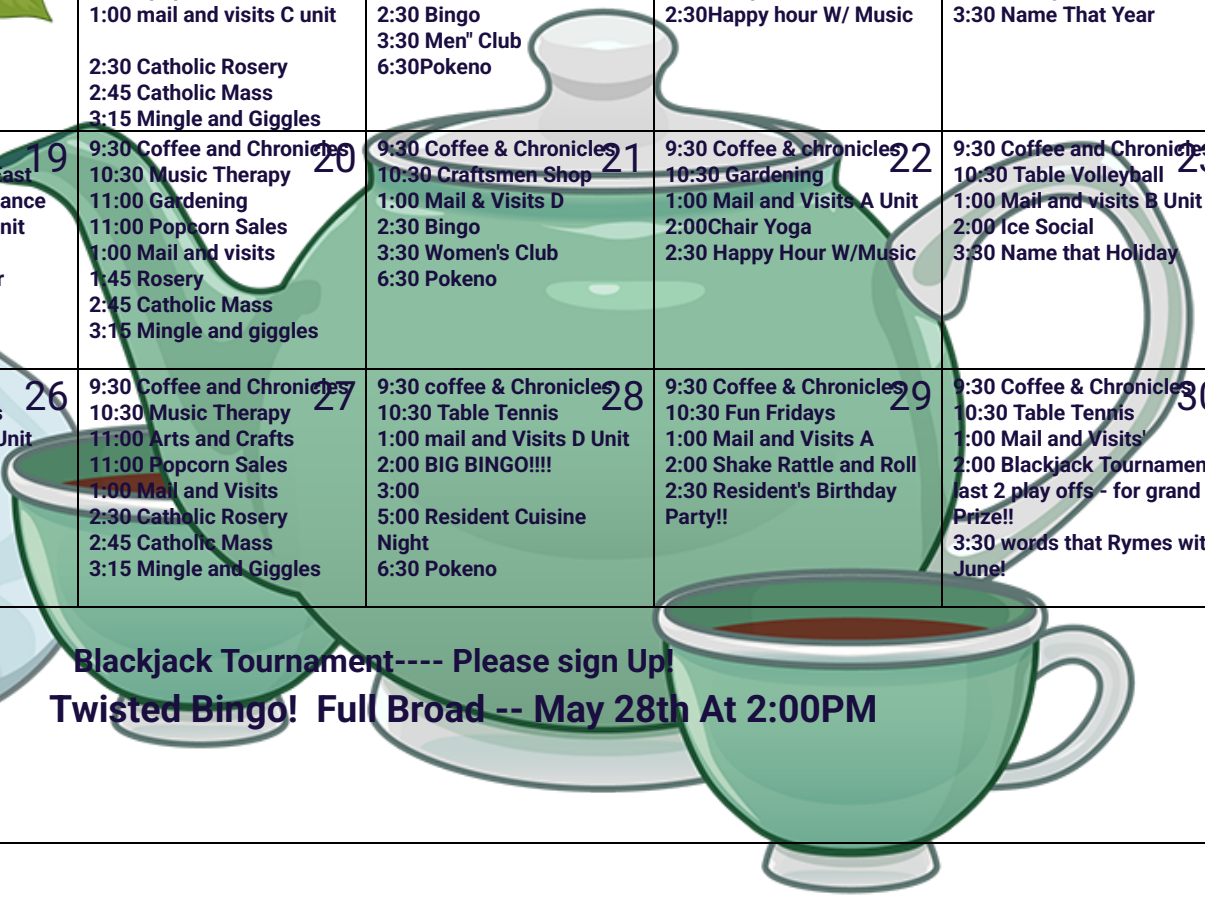

| | | | | | | |
|--|---|---|--|--|--|---|
| | | | | | 9:30 Coffee& Chronicles 1 10:30 Fun Friday 1:00 Mail and Visits A unit lounge 2:00 Shake Rattle and roll 2:30 Happy Hour w/music | 9:30 Coffee & Chronicles 2 10:30 Table Volleyball 1:00 Mail and visits B Unit 2:00 Ice cream social 3:30 Name that President |
| 9:30 Coffee & Hot topics 3 10:30 Shake Rattle & Roll 11:00 Hangman 2:30 Pokeno | 9:30 Coffee & Chronicles 4 10:00 Baking Corner 11:00 May the 4th be with you Exercise 1:00 mail and visit A unit 2:30 Bingo | 9:30 Juice Bar 5 10:30 Tie Dye factory 1:00 mail and Visits B Unit 2:00 Pokeno 3:30 Cinco De Mayo Fiesta 6:30 Hot Topics | 9:30 coffee& Chronicles 6 10:30 Music Therapy 11:00 arts &crafts 11:00 Popcorn Sales 1:00 mail and visits C Unit 2:30 May Crowning 2:45 Catholic Mass 3:15 mingle and giggles | 9:30 Coffee & Chronicles 7 10:30 Table Hocky 1:00 Mail Visits D unit 2:00 Chair Yoga 2:30 Bingo 3:30 Musical hands 6:30Pokeno | 9:30 Coffee& Chronicles 8 10:30 Gardening 1:00 Mail and visits A unit 2:00 Shake Rattle and Roll 2:30 Happy Hour W/ Music | 9:30 Coffee& Chronicles 9 10:30 Table Tennis 1:00 mail and visits B unit 2:00 Blackjack Tournament 3:30 Name That song |
| 10:00 Mother's Day Brunch 10 1:00 Sip & Paint 2:00 Mother Day's Photo Booth | National star wars Day 9:30 Coffee & Chronicles 11 10:30 Bowling 11:00 Jewelry making 1:00 Mail & Visits A Unit 2:30 Bingo | Cinco De Mayo Fiesta! 9:30 Juice Bar 12 10:30 Musical Hands 1:00 Mail & visit B Unit 2:00 Pokeno 3:30 Trivia 6:30 Movie Night | 9:30 Coffee & Chronicles 13 10:30 Music Therapy 11:00 Gardening 11:00 popcorn sales 1:00 mail and visits C unit 2:30 Catholic Rosery 2:45 Catholic Mass 3:15 Mingle and Giggles | 9:30 coffee & Chronicles 14 10:30 Craftsmen Shop 1:00Mail & Visits D Unit 2:00 Shake Rattle &Roll 2:30 Bingo 3:30 Men" Club 6:30Pokeno | 9:30 coffee & chronicles 15 10:30 Fun Fridays' 1:00 Mail and visits A Unit 2:00 Soup of the Month 2:30Happy hour W/ Music | 9:30 Coffee & Chronicles 16 10:30 exercise 1:00 mail and visit B Unit 2:00 Blackjack tournament 3:30 Name That Year |
| 9:30 Coffee & Chronicles 17 10:30 Residents Choice 1:00 Sit Fit 2:30 Pokeno | 9:30 Coffee& Chronicles 18 10:00 Table Tennis 11:00 Bingo 1:00 Mail & Visits A Unit 2:30 Dietary Council | 9:30 Juice Bar 19 10:30 West Seneca East Hish School Performance 1:00 Mail& Visits B unit 2:00 Pokeno 3:30 Painting Corner 6:30 Ring toss | 9:30 Coffee and Chronicles 20 10:30 Music Therapy 11:00 Gardening 11:00 Popcorn Sales 1:00 Mail and visits 1:45 Rosery 2:45 Catholic Mass 3:15 Mingle and giggles | 9:30 Coffee & Chronicles 21 10:30 Craftsmen Shop 1:00 Mail & Visits D 2:30 Bingo 3:30 Women's Club 6:30 Pokeno | 9:30 Coffee & chronicles 22 10:30 Gardening 1:00 Mail and Visits A Unit 2:00Chair Yoga 2:30 Happy Hour W/Music | 9:30 Coffee and Chronicles 23 10:30 Table Volleyball 1:00 Mail and visits B Unit 2:00 Ice Social 3:30 Name that Holiday |
| 9:30 Coffee & Chronicles 24 10:30 Believe or Not 1:00 Exercise 2:30 Game Night | 9:30 Coffee & Chronicles 25 10:00 Honor of Bravery 1:00 Mail & Visits A Unit 2:00 Sit& Fit 2:30 Resident Council Memorial Day! | 9:30 Juice Bar 26 10:30 Musical Hands 1:00 Mail & Visits B Unit 2:00 Pokeno 3:30 Hot Topics 6:30 Movie Night | 9:30 Coffee and Chronicles 27 10:30 Music Therapy 11:00 Arts and Crafts 11:00 Popcorn Sales 1:00 Mail and Visits 2:30 Catholic Rosery 2:45 Catholic Mass 3:15 Mingle and Giggles | 9:30 coffee & Chronicles 28 10:30 Table Tennis 1:00 mail and Visits D Unit 2:00 BIG BINGO!!!! 3:00 5:00 Resident Cuisine Night 6:30 Pokeno | 9:30 Coffee & Chronicles 29 10:30 Fun Fridays 1:00 Mail and Visits A 2:00 Shake Rattle and Roll 2:30 Resident's Birthday Party!! | 9:30 Coffee & Chronicles 30 10:30 Table Tennis 1:00 Mail and Visits' 2:00 Blackjack Tournament last 2 play offs - for grand Prize!! 3:30 words that Rymes with June! |
| 9:30 Coffee & Chronicles 31 10:30 Movie of The Month 1:00 ring toss 2:30 Pokeno | | | | | | |